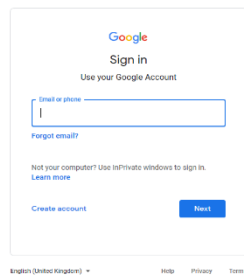

How to log into Google Classroom

Please try this link:

https://edu.google.com/intl/en-GB/products/classroom/?modal_active=none

The page should look like this:

Click on 'Go To Classroom'

You will then be directed to a page which looks like this: